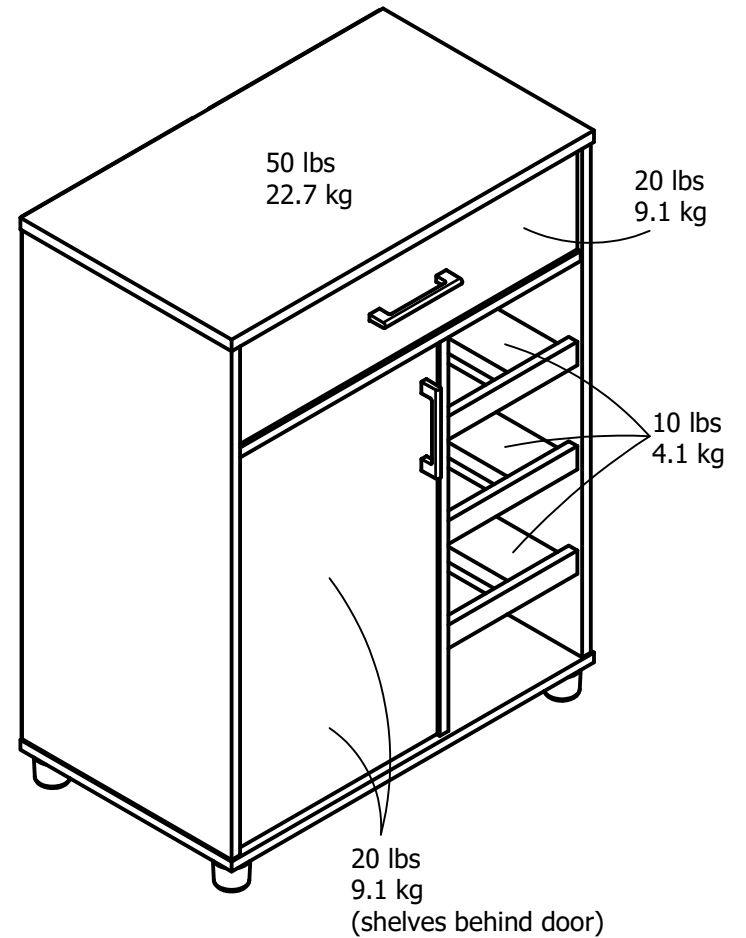

2461

0.4 cubic feet each storage area

Wood Breakdown:
PB 90% & MDF 5%
Total storage: 5.72 cubic feet

Overall Product Size:
26.69"W x 15.55"D x 35.8"H
67.8cm W x 39.5cm D x 91.0cm H

Maximum Weight Capacities
Unit Weight: 69 lbs. (31.3 kg)