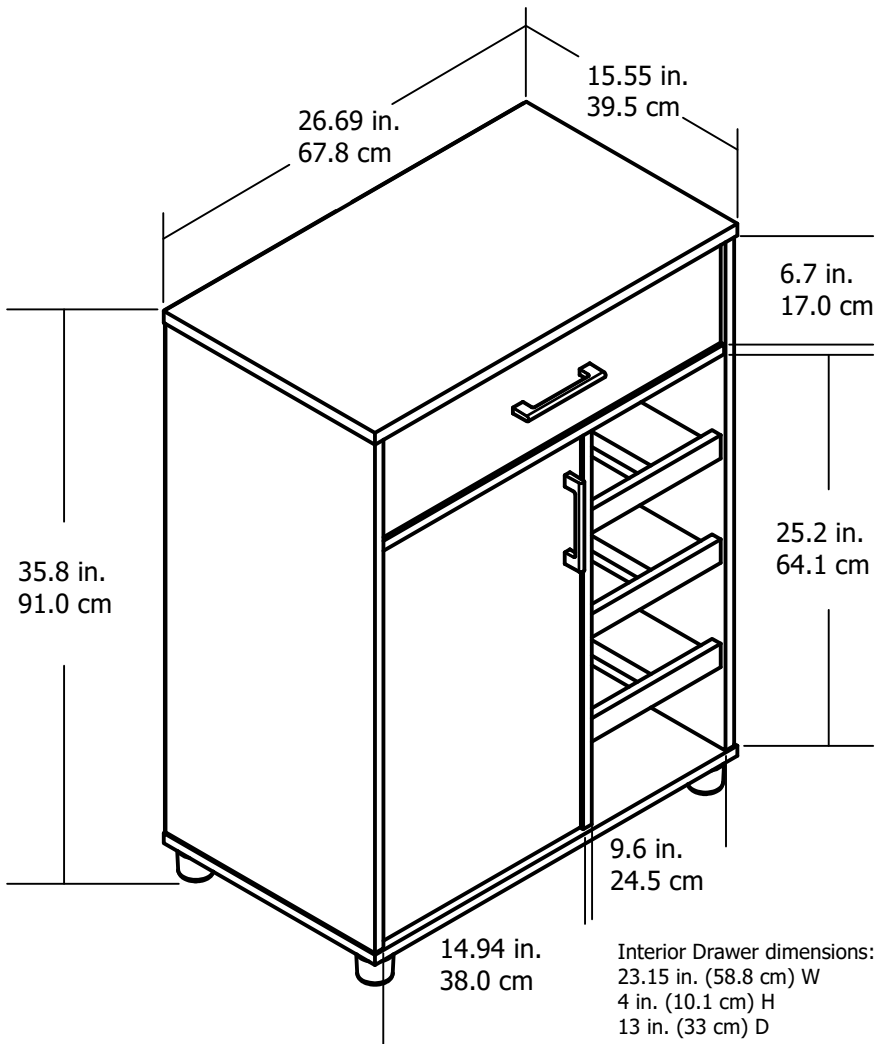

2461

0.4 cubic feet each storage area

Wood Breakdown:
PB 90% & MDF 5%
Total storage: 5.72 cubic feet

Overall Product Size:
26.69"W x 15.55"D x 35.8"H
67.8cm W x 39.5cm D x 91.0cm H

Maximum Weight Capacities
Unit Weight: 69 lbs. (31.3 kg)